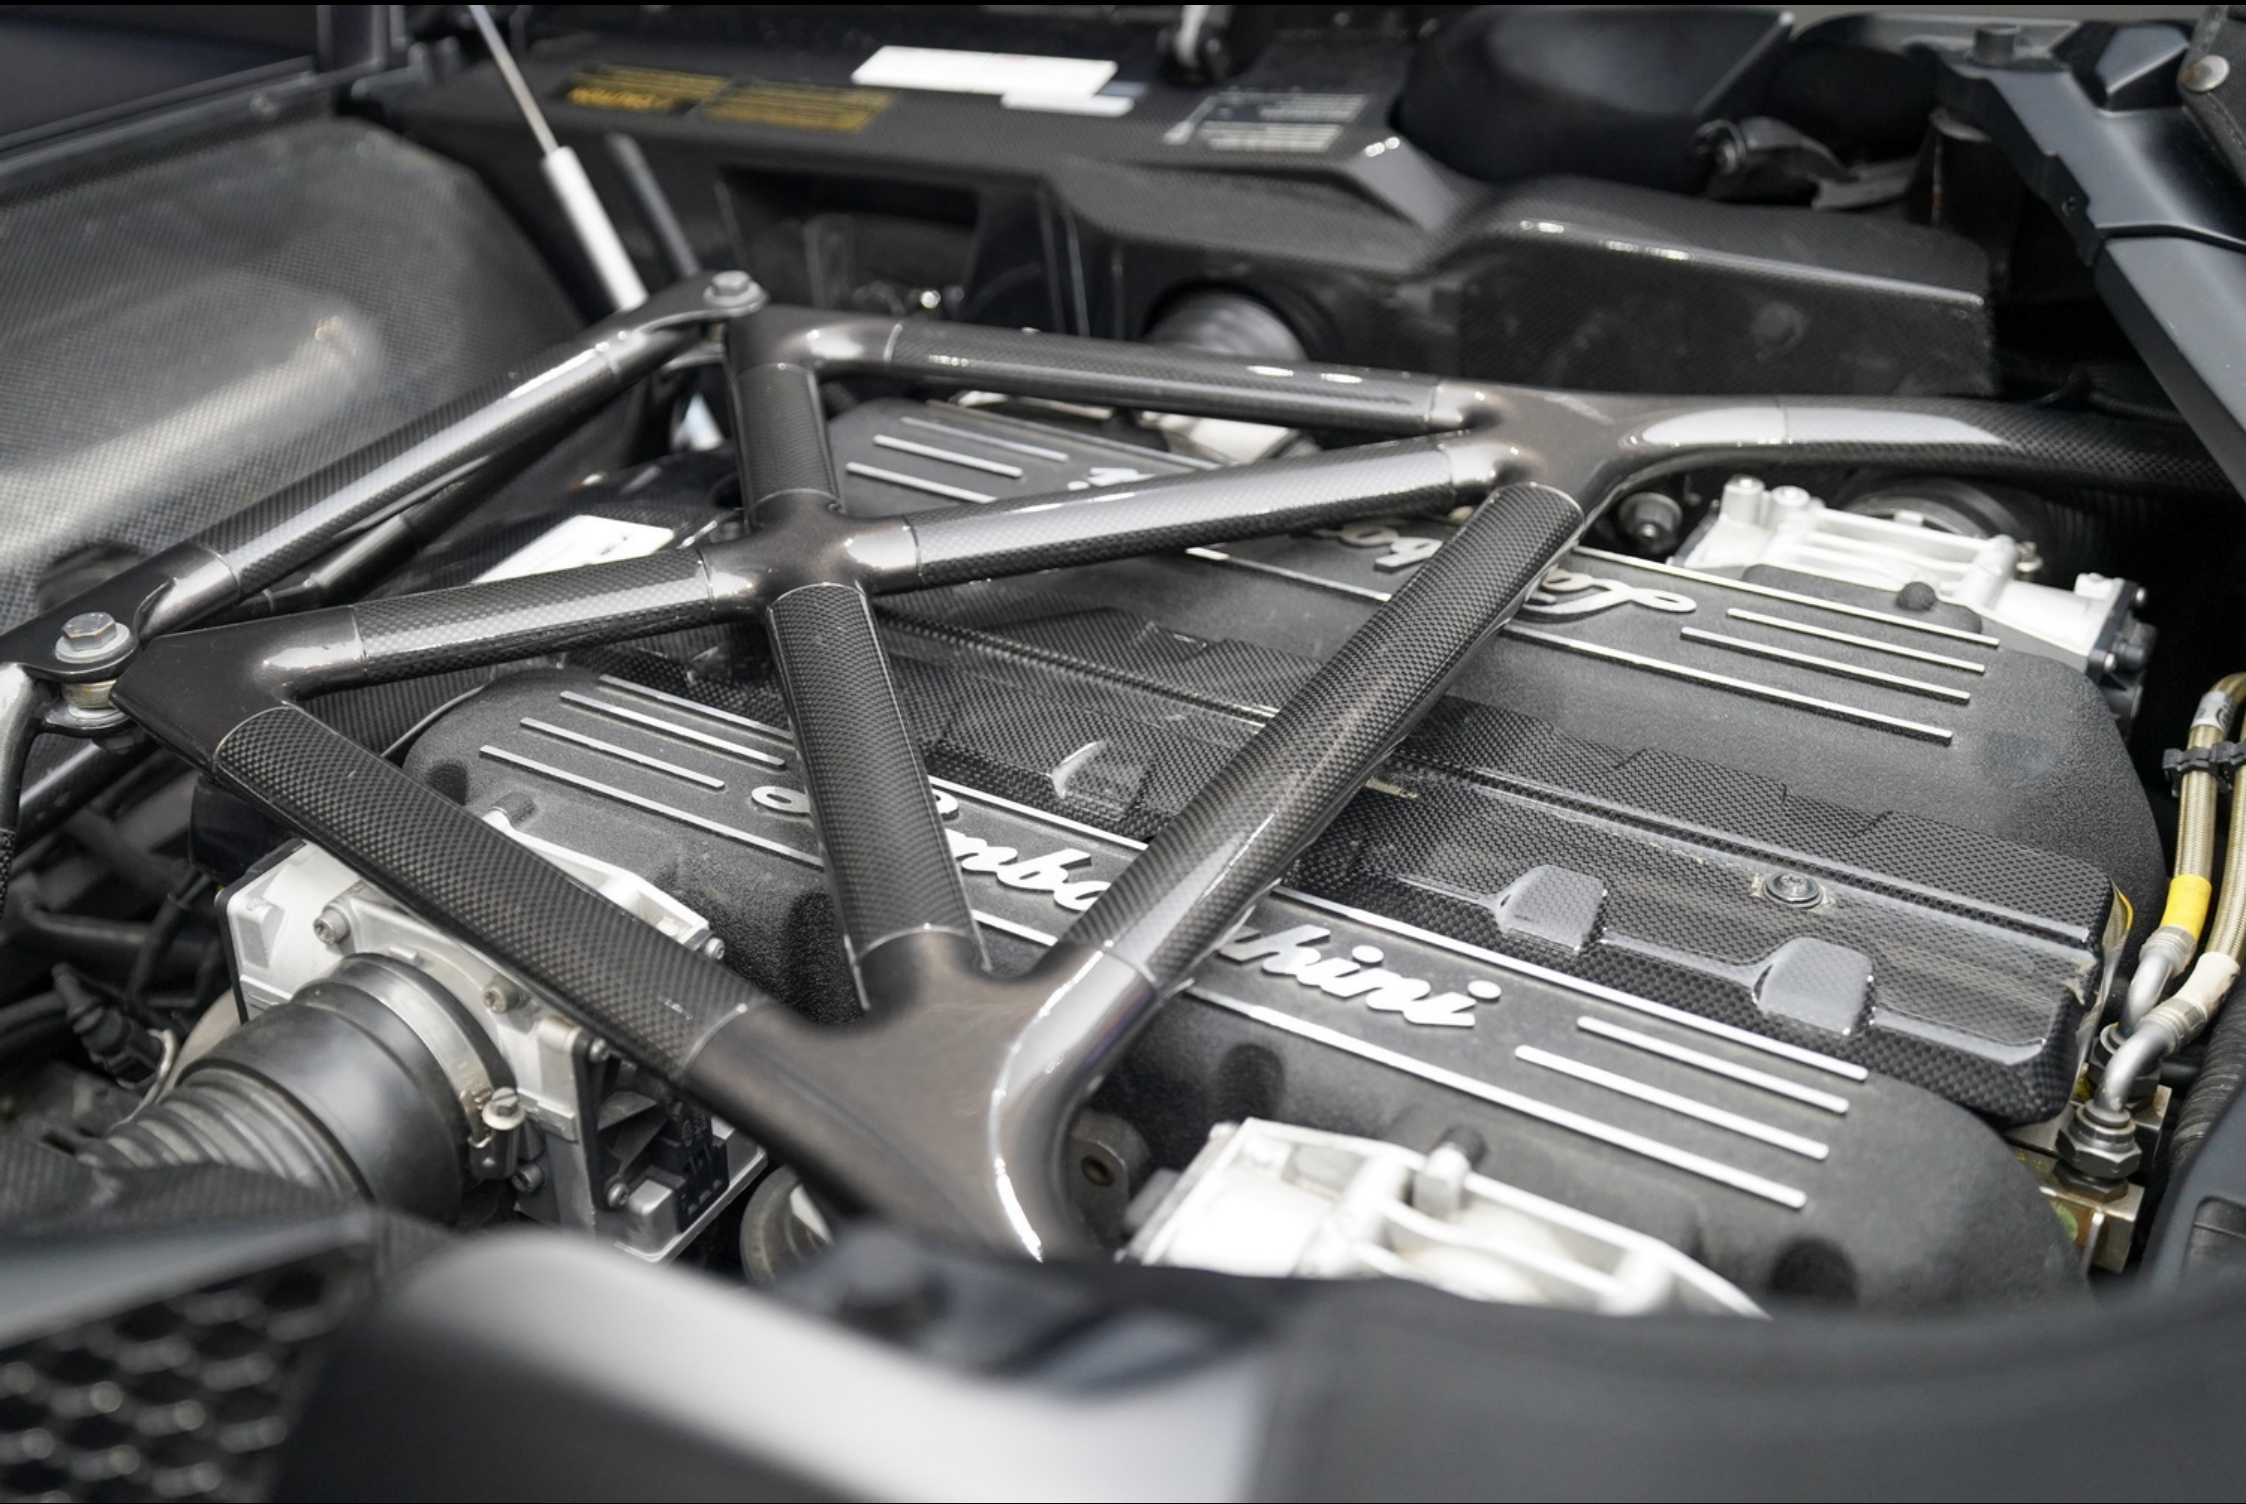

Lamborghini Murcielago Roadster | Ad Personam

www.exoticcars.ae

www.exoticcars.ae

	Year	2008
	Kilometers	6000
	Transmission	Automatic
	Exterior Color	Matt Black
	Interior Color	Red
	Horse Power	600 - 700 HP
	Engine Size	6.5L V12
	Specs	Others
	Warranty	Available