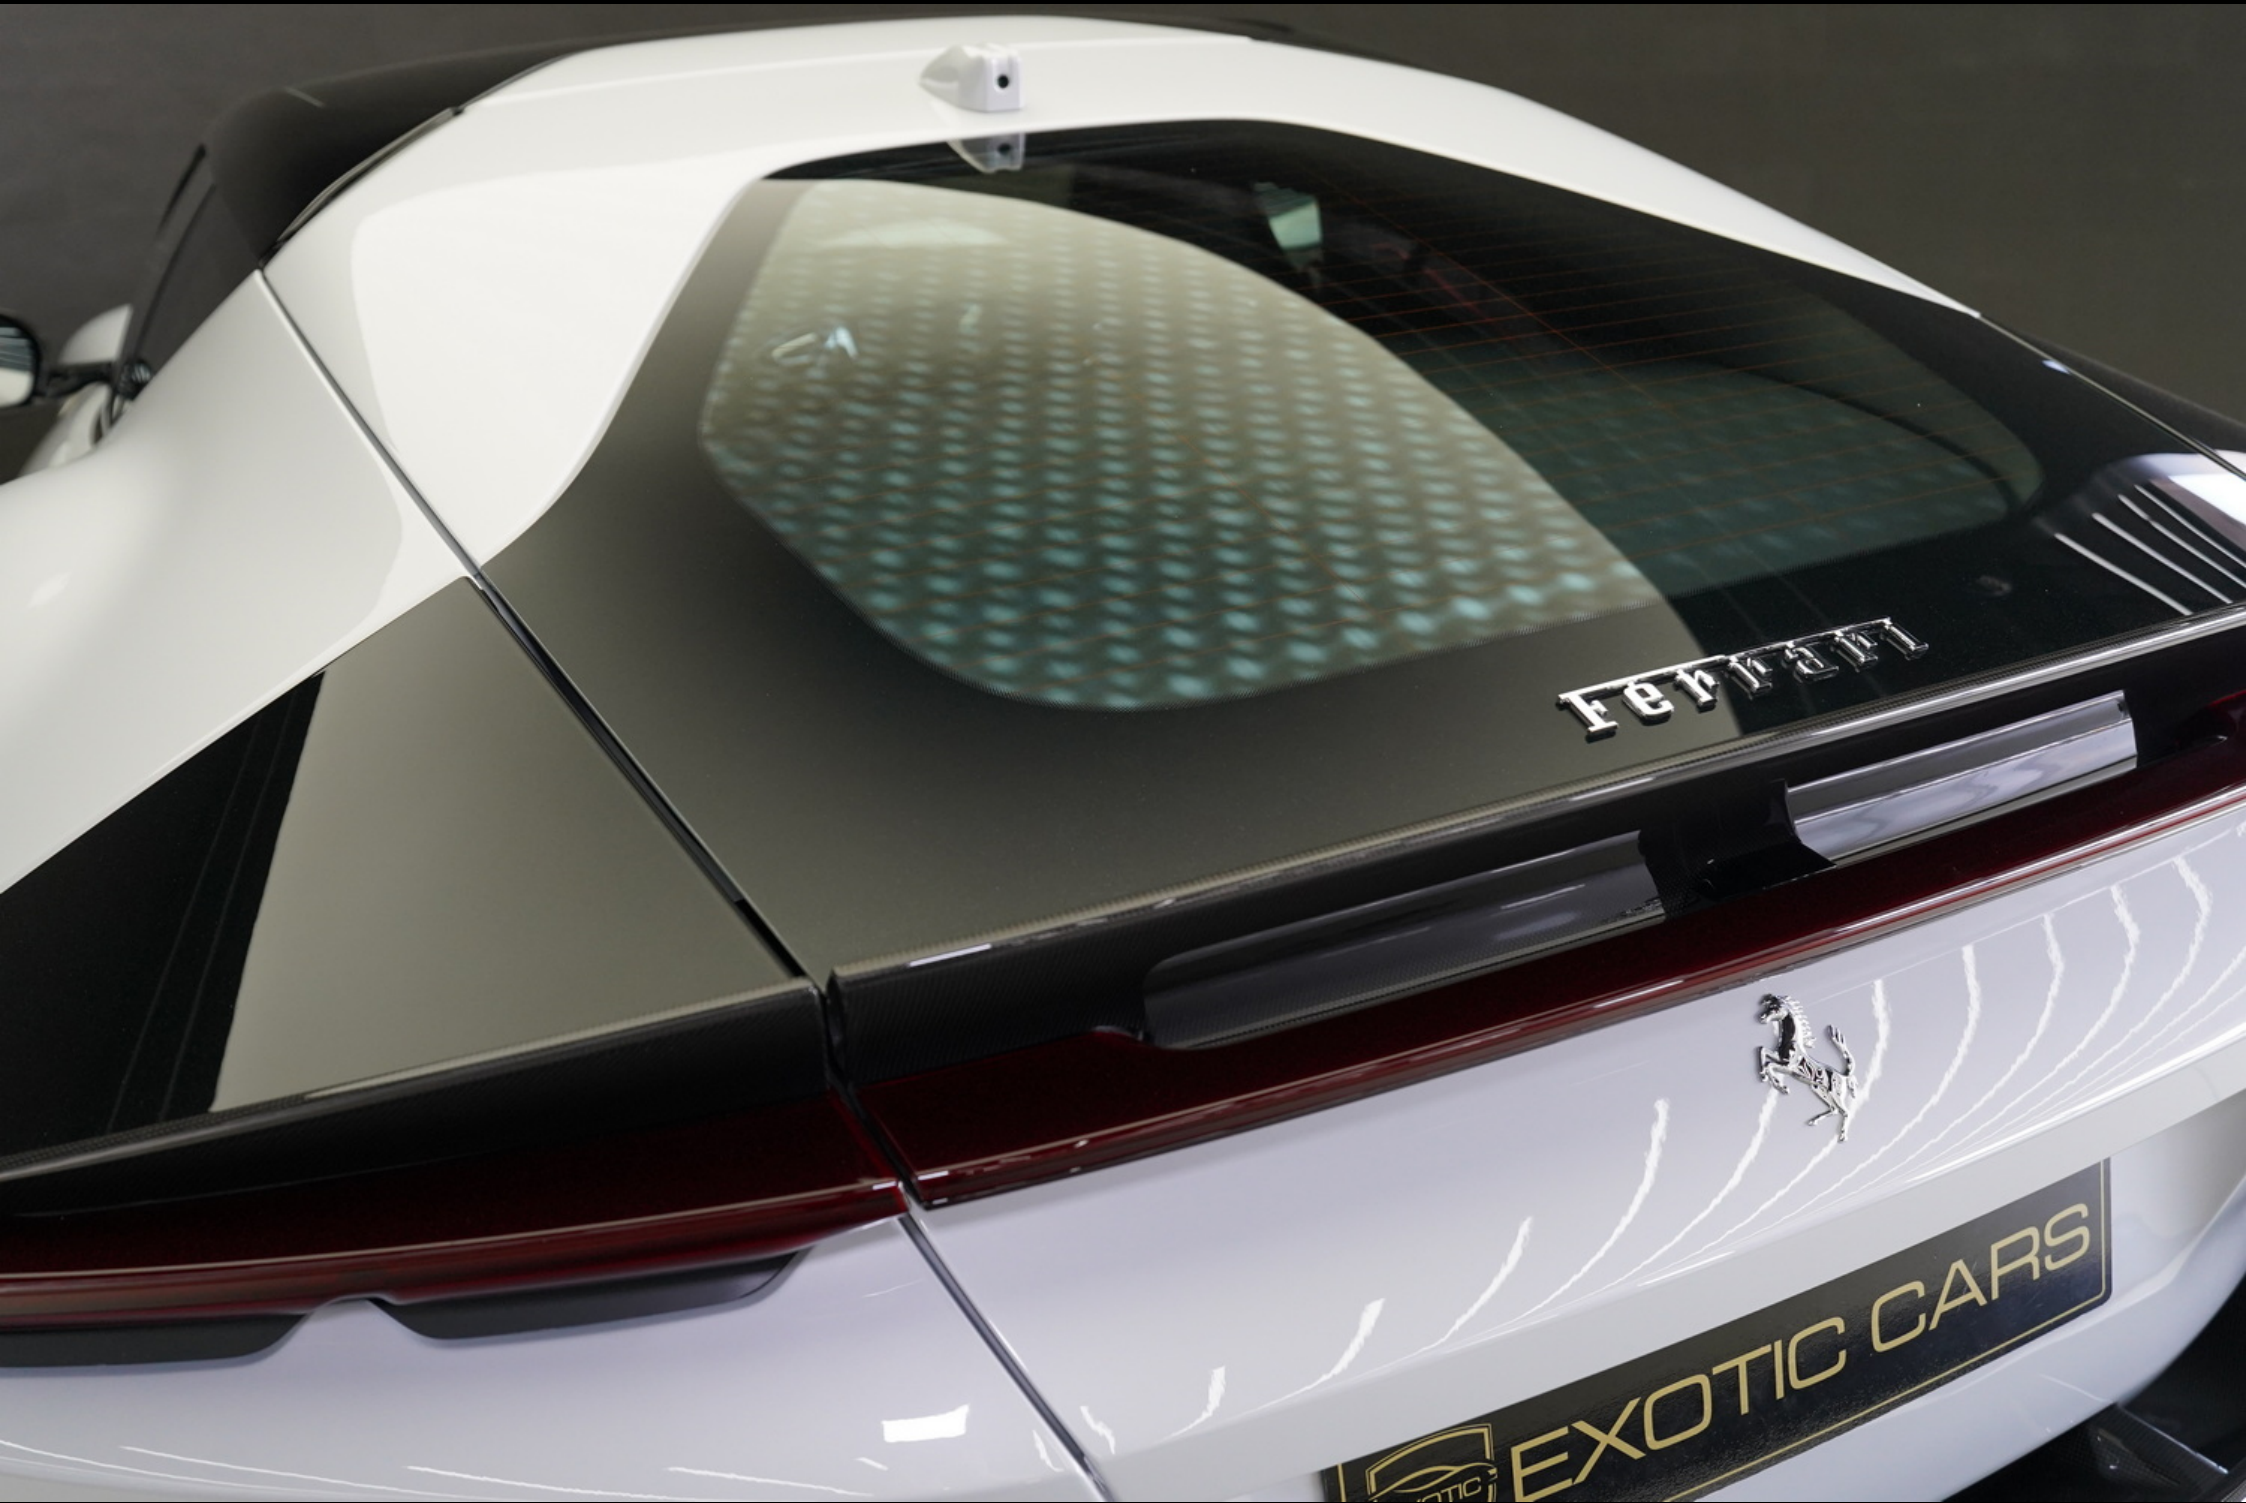

Ferrari

EXOTIC CARS