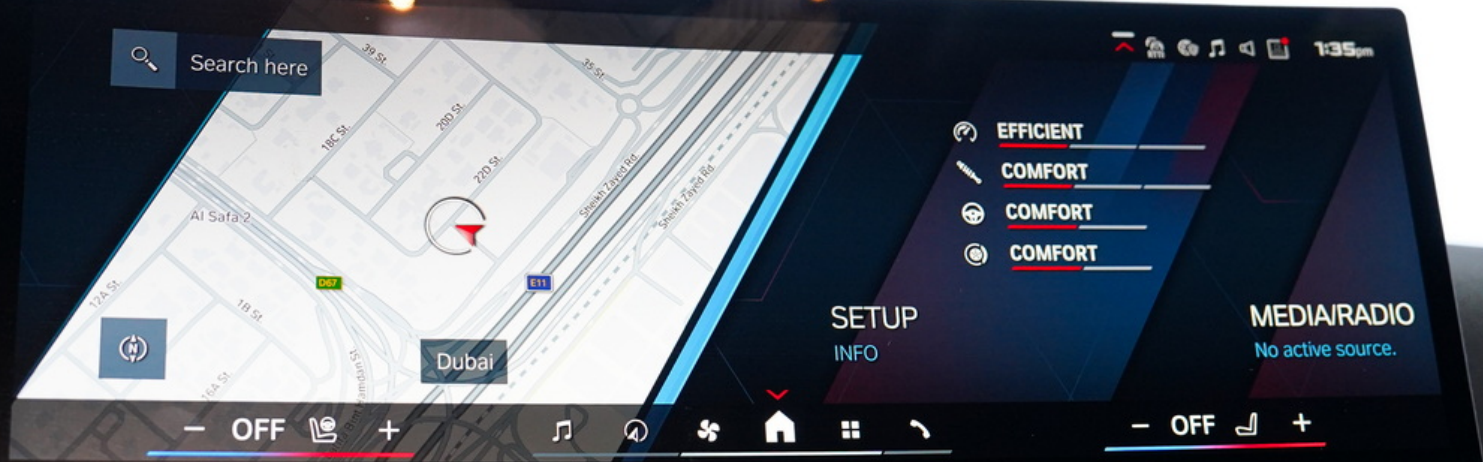

**[www.exoticcars.ae](http://www.exoticcars.ae)**

Search here

Dubai

SETUP  
INFO

- EFFICIENT
- COMFORT
- COMFORT
- COMFORT

MEDIARADIO  
No active source.

- OFF +

- OFF +