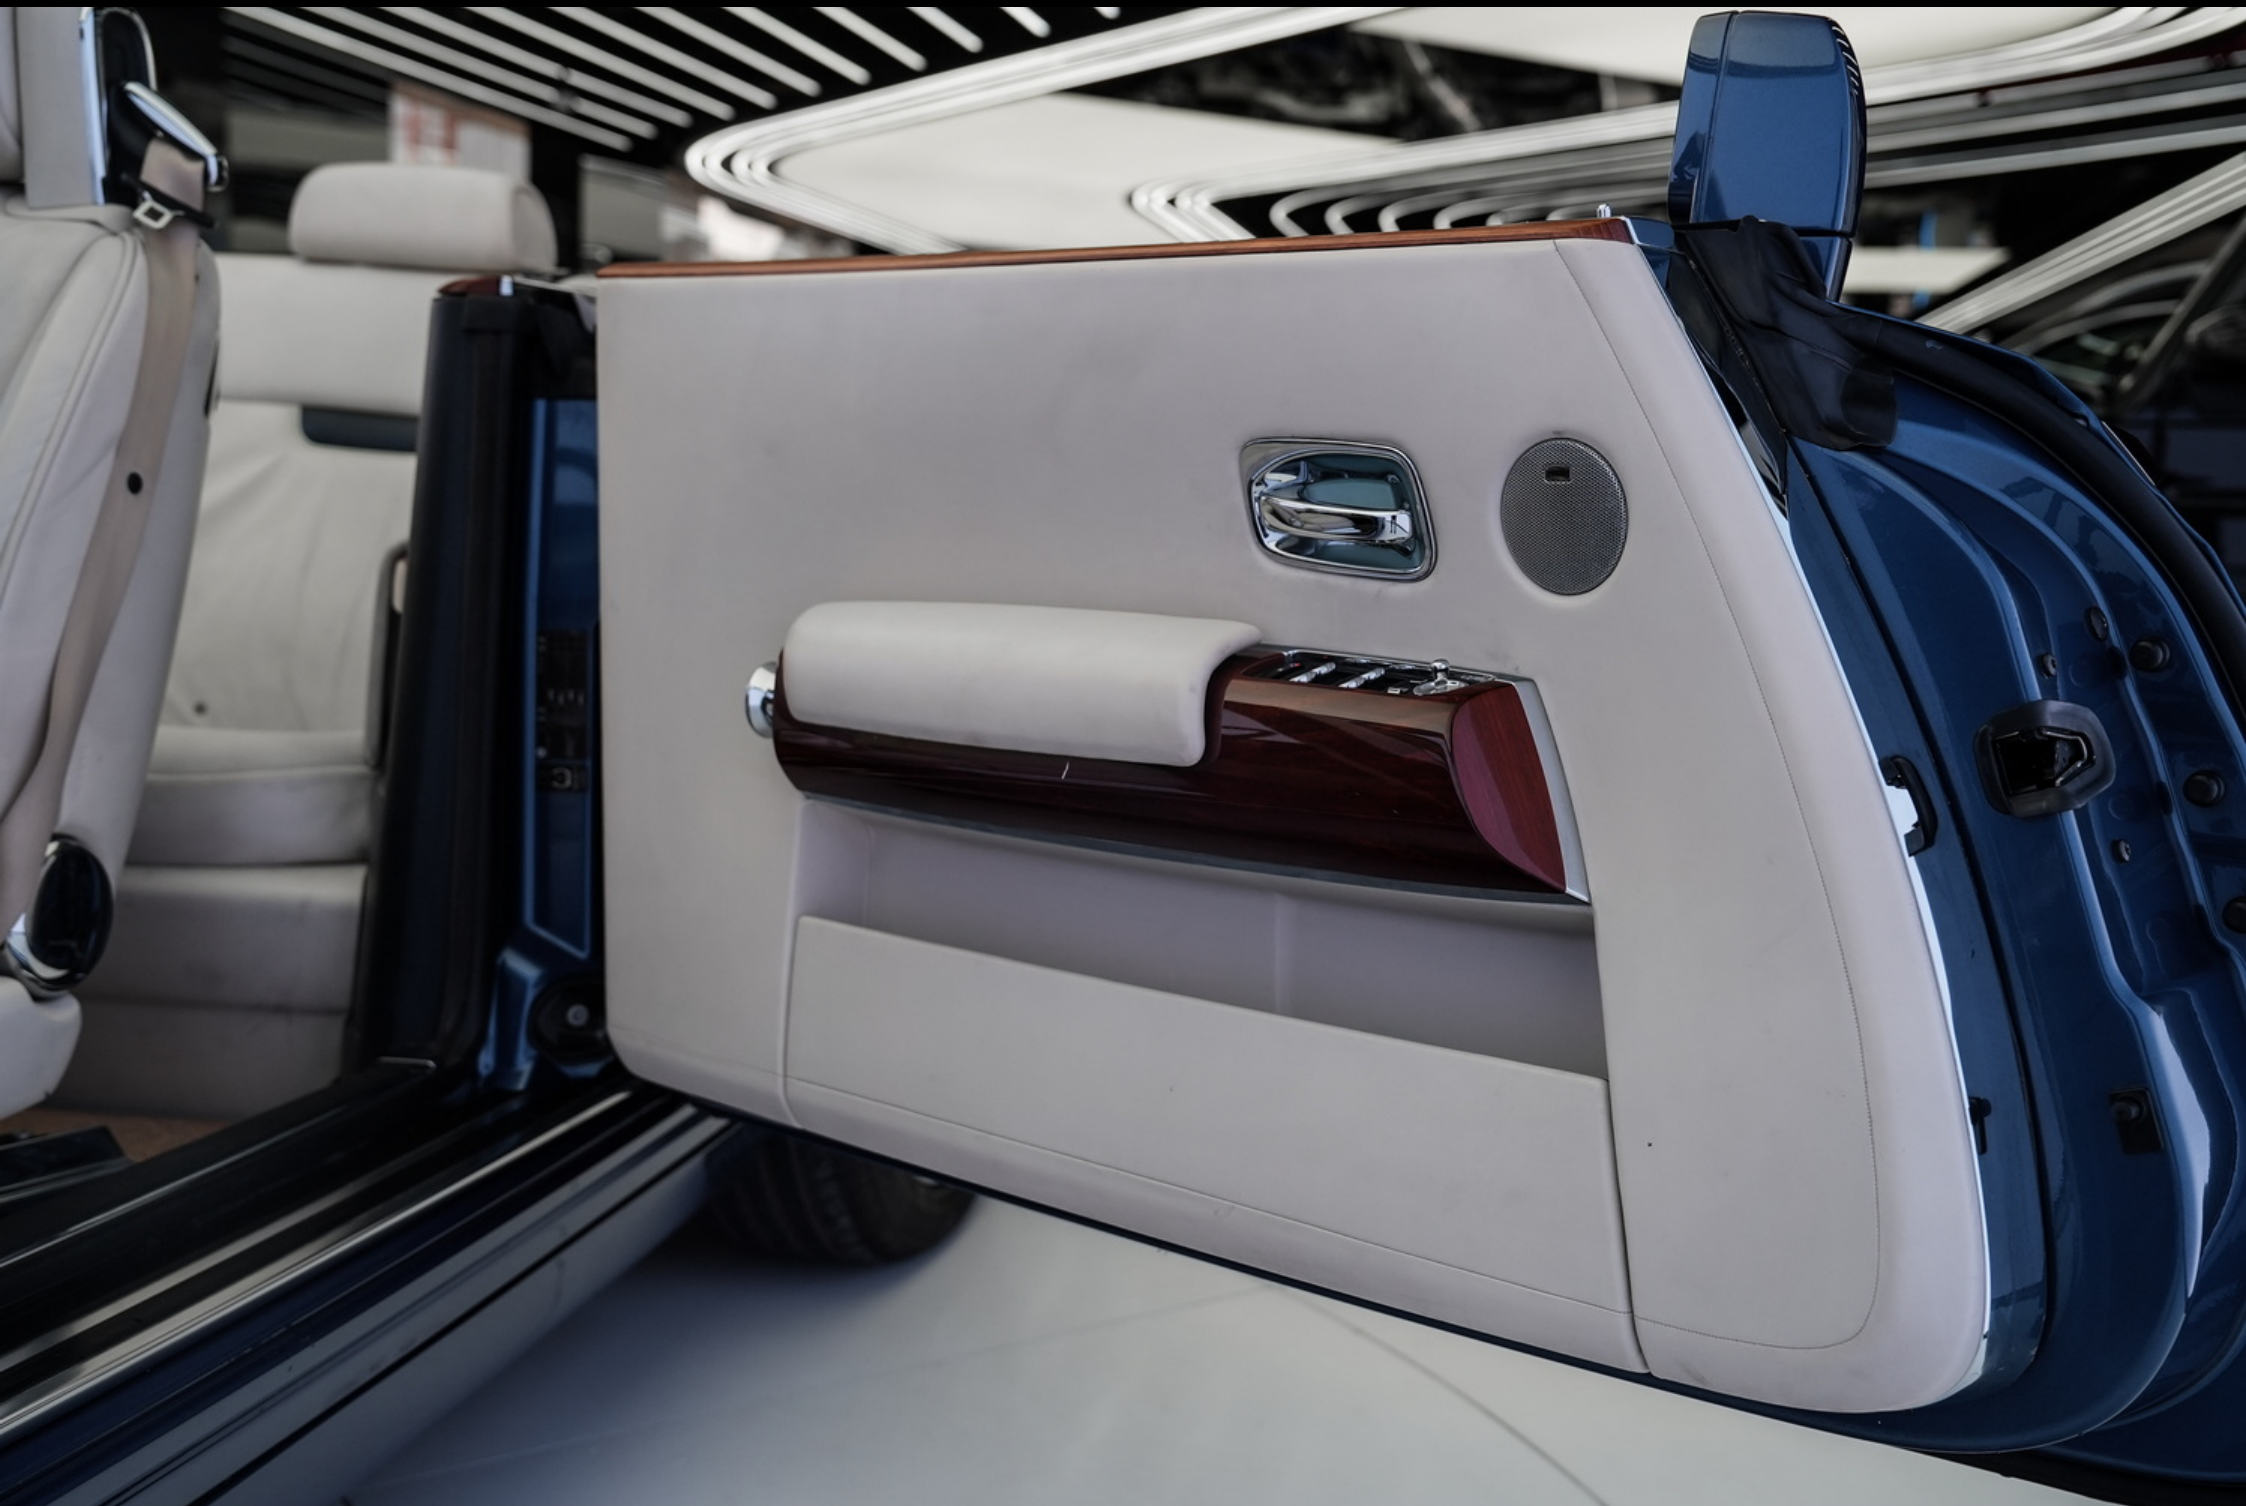

## **2008 Rolls-Royce Phantom Drophead for Sale in Dubai – A Timeless Open-Top Luxury Experience**

The **2008 Rolls-Royce Phantom Drophead** is the epitome of handcrafted luxury and grand touring excellence. With a striking **blue and silver exterior**, a refined **beige interior**, and a classic **blue soft-top roof**, this convertible offers an unmatched blend of sophistication and performance. Available now at **Exotic Cars Dubai**, this masterpiece delivers an effortlessly smooth and elegant open-top driving experience.

### **Bespoke Blue and Silver Exterior – A Statement of Prestige**

The **two-tone blue and silver exterior** of the **2008 Rolls-Royce Phantom Drophead** is a perfect combination of elegance and exclusivity. The iconic **Pantheon grille**, brushed **stainless steel bonnet**, and sweeping lines create a commanding presence, while the **Spirit of Ecstasy** emblem adds to its regal aura. With its **suicide doors** and handcrafted details, this convertible embodies timeless British craftsmanship.

### **Luxurious Beige Interior with Unparalleled Comfort**

Step inside the **beige leather interior**, where luxury is taken to another level. The handcrafted **wood veneer dashboard**, premium **leather upholstery**, and **chrome accents** create an ambiance of refined opulence. The **spacious cabin** offers supreme comfort, with **soft-close doors** and a meticulously designed **steering wheel** that enhances the driving experience. The **bespoke audio system** ensures an immersive sound experience, making every drive a pleasure.

### **Available Now at Exotic Cars Dubai**

This exquisite **2008 Rolls-Royce Phantom Drophead** is available for sale at **Exotic Cars Dubai**. With its **timeless two-tone exterior**, **luxurious beige interior**, and **handcrafted details**, this is the perfect convertible for those who seek the ultimate in prestige and performance. [Visit Exotic Cars Dubai](#) today to experience the pinnacle of open-top luxury.