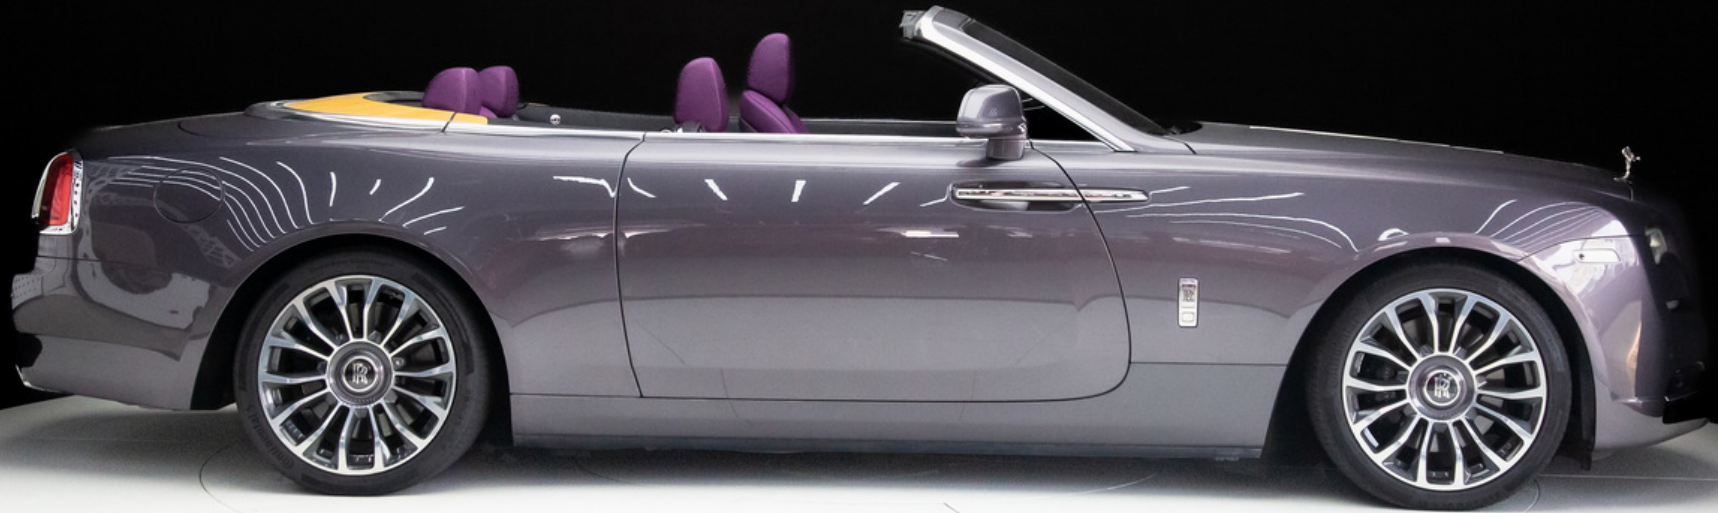

## **Introduction to the Rolls-Royce Dawn**

Experience the pinnacle of luxury and sophistication with the 2019 [Rolls-Royce Dawn](#), now available for sale in Dubai at Exotic Cars Dubai. This magnificent convertible, featuring a stunning grey exterior and a unique purple and black interior, epitomizes Rolls-Royce's commitment to excellence. The Dawn offers an unparalleled blend of opulence, performance, and advanced technology, making it the ideal choice for those who demand the very best.

## **Exquisite Exterior Design**

The 2019 Rolls-Royce Dawn boasts a captivating grey exterior that exudes elegance and sophistication. Its sleek lines and timeless design elements create a commanding presence on the road. The signature Rolls-Royce grille, complemented by the iconic Spirit of Ecstasy hood ornament, adds a touch of classic luxury. The Dawn's soft-top roof seamlessly integrates with the body, allowing for a smooth transition between open and closed configurations, enhancing its versatility and allure.

## **Advanced Features and Technology**

The 2019 Rolls-Royce Dawn is equipped with a comprehensive array of advanced features designed to enhance both driving pleasure and convenience. The full driver assistance package includes adaptive cruise control, lane-keeping assist, and blind-spot monitoring, providing peace of mind and safety on every journey. The bespoke audio system delivers crystal-clear sound quality, enveloping occupants in an immersive auditory experience.

## **Conclusion**

The 2019 Rolls-Royce Dawn is a true masterpiece of luxury and engineering, offering a driving experience that is both exhilarating and serene. Don't miss the opportunity to own this extraordinary vehicle, available now at Exotic Cars Dubai. [Visit Exotic Cars Dubai](#) to explore our collection and find your dream car today.