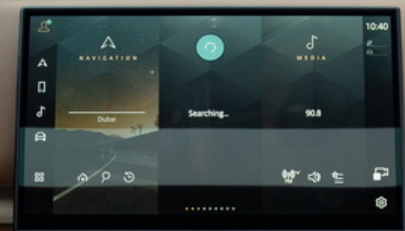

Experience unparalleled luxury and craftsmanship with the 2023 Range Rover SV Autobiography, a masterpiece that transcends ordinary driving. Its pristine white exterior adorned with SV golden accents exudes sophistication and class. Step inside to a two-tone white and tan interior that oozes elegance.

www.exoticcars.ae

NAVIGATION

Dubai

Connect phone

90.8

Home Search Refresh Settings

Phone, Music, Home, App Store, Settings

AUTO SYNC AUTO