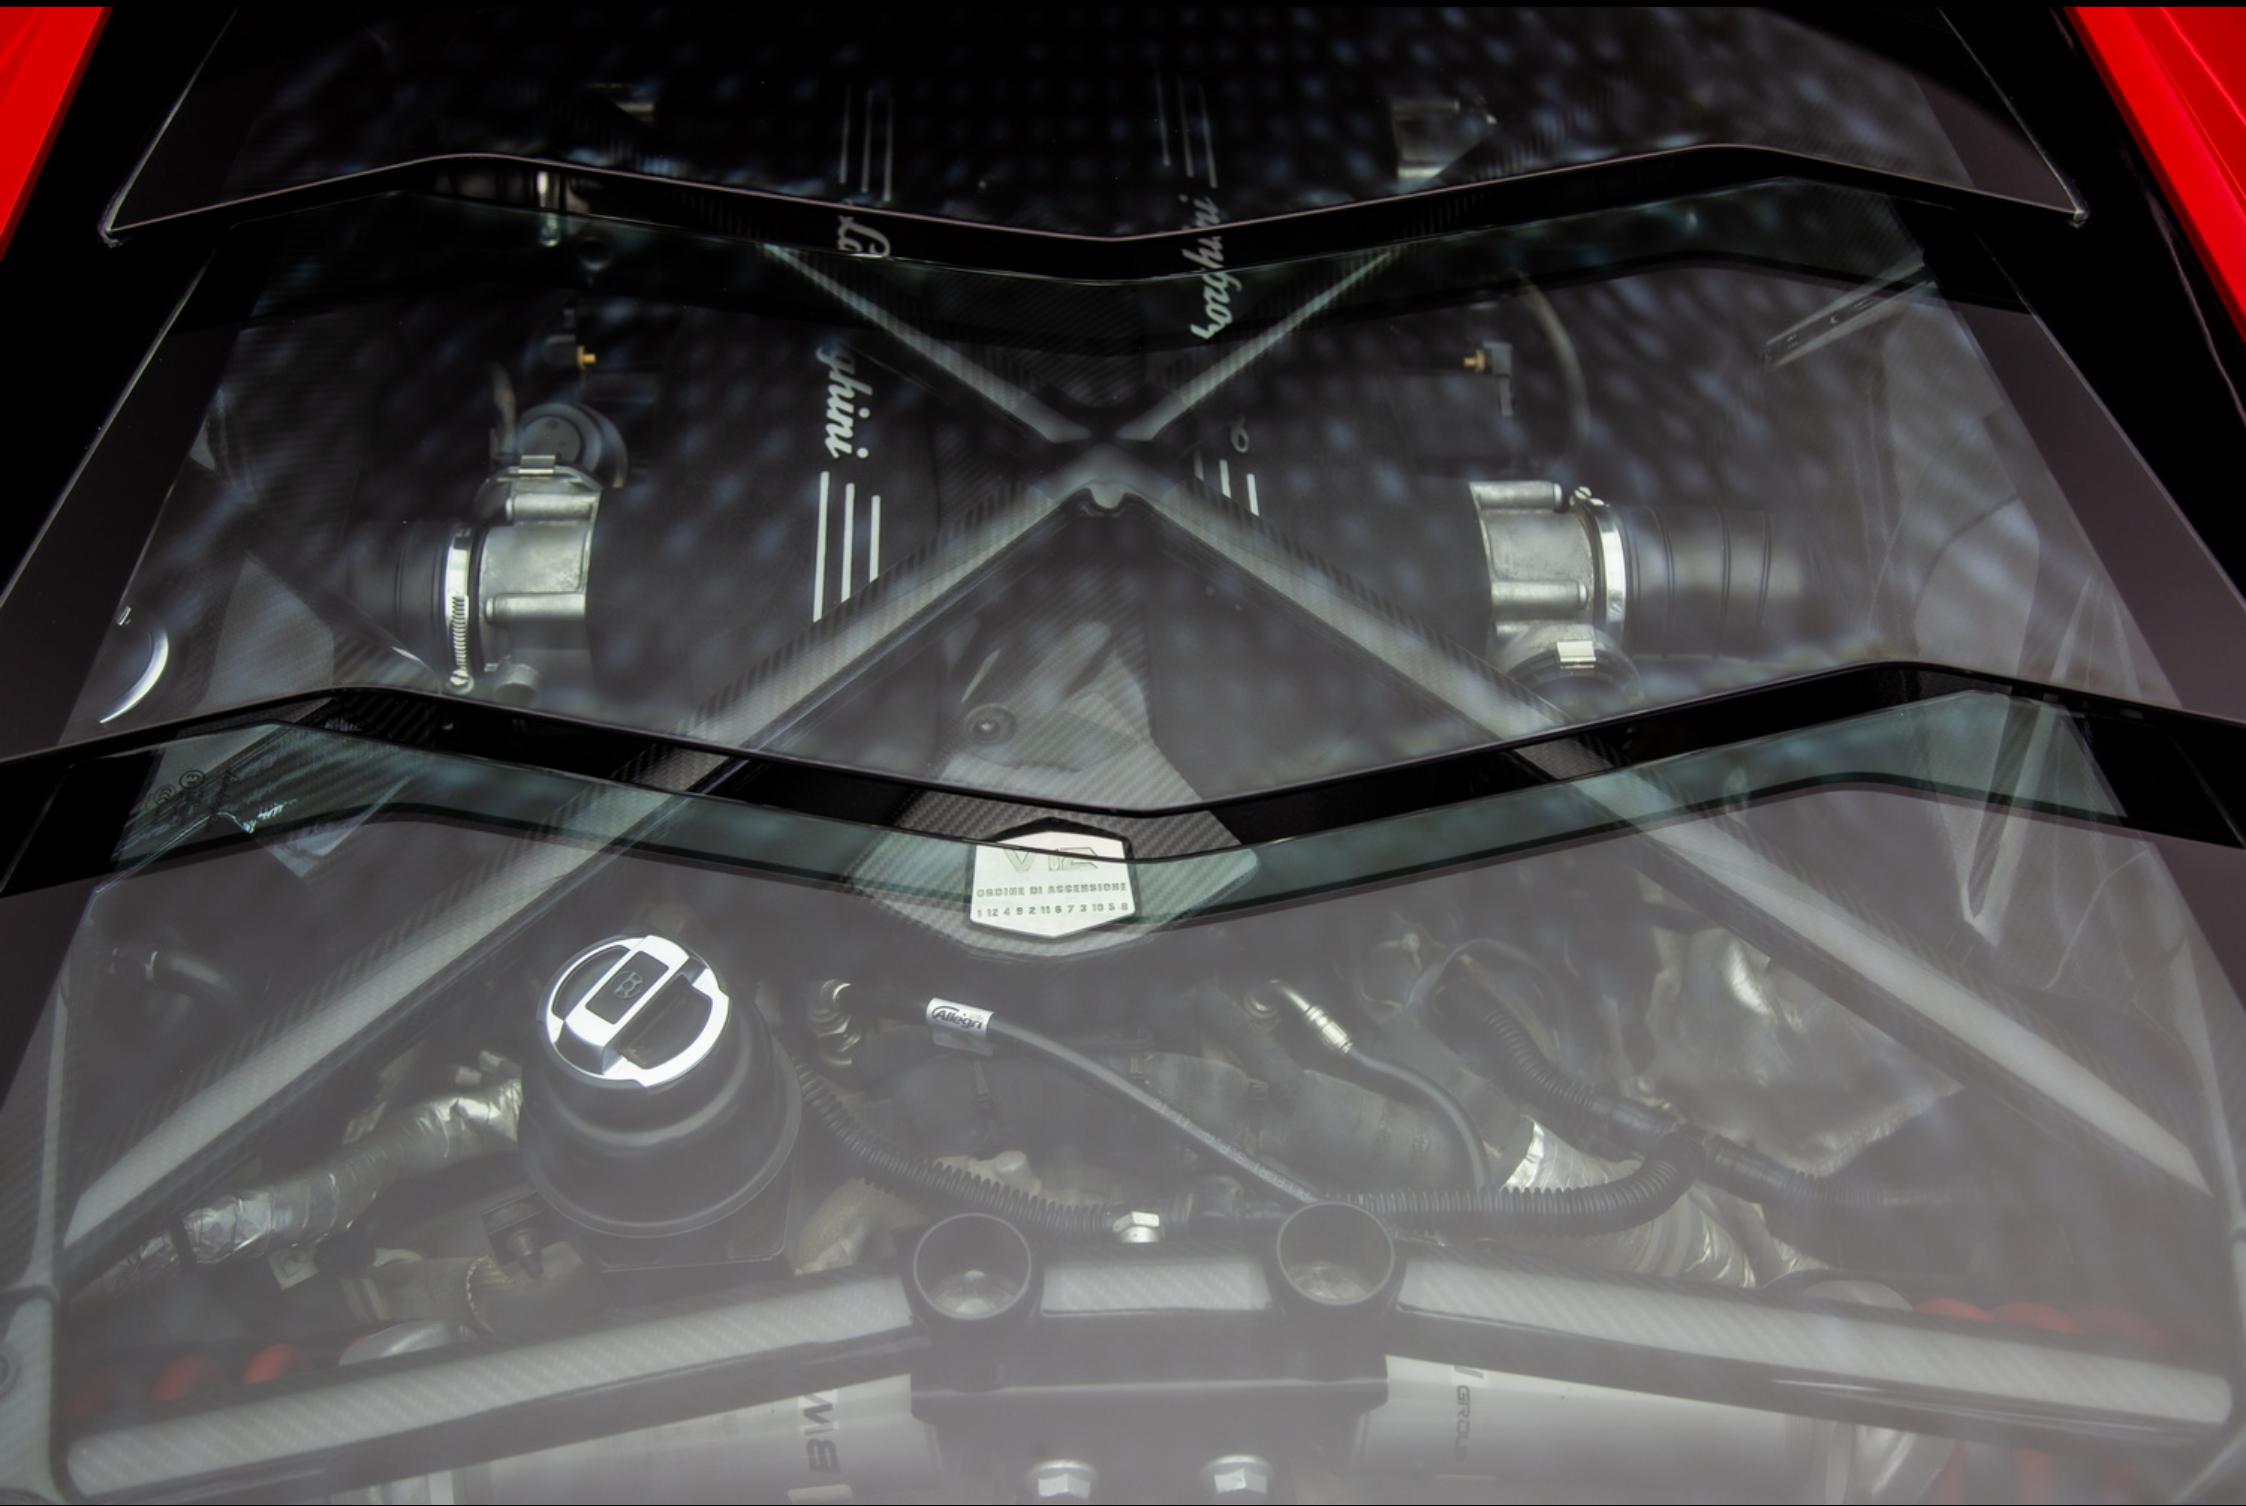

L
Ferrari

ghini

ORDINE DI ACCENSIONI
1 12 4 9 2 11 6 7 3 10 5 8

Allegri

MIB

GRUPPO