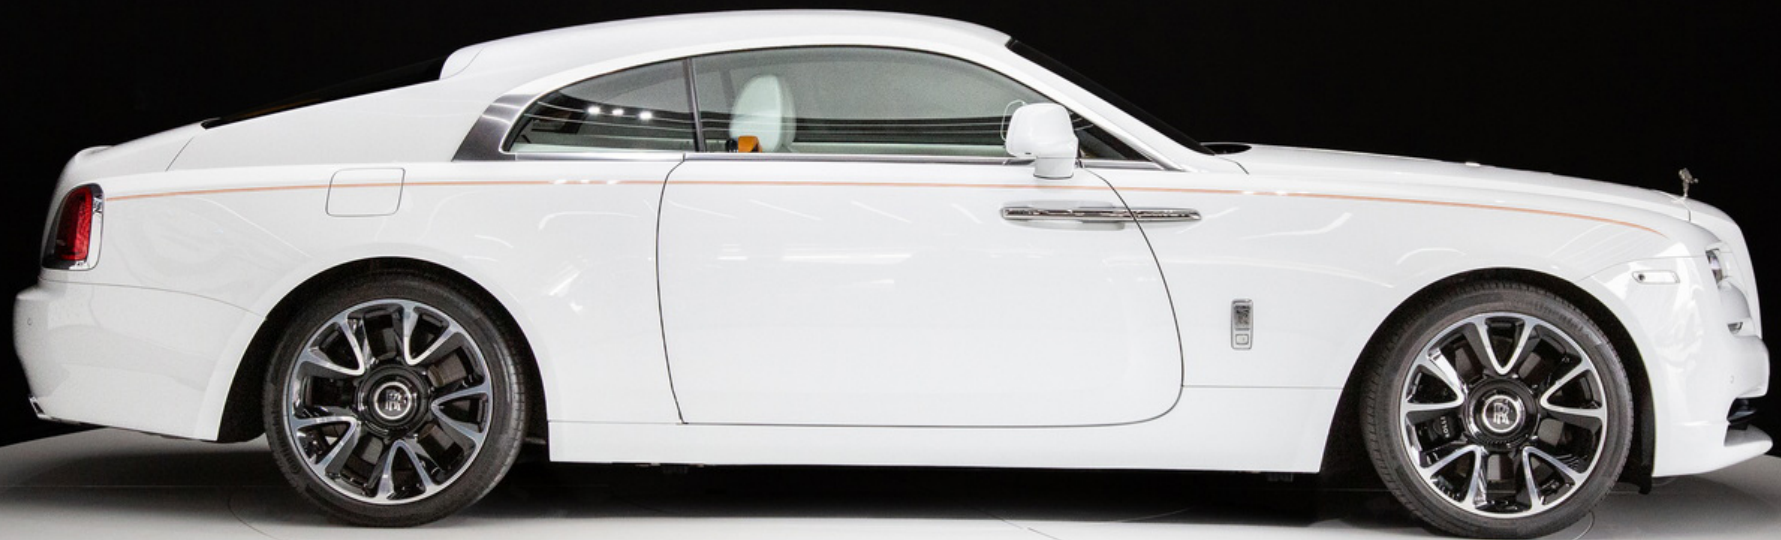

Rolls Royce Wraith

www.exoticcars.ae

www.exoticcars.ae

	Year	2020
	Kilometers	9000
	Transmission	Automatic
	Exterior Color	White
	Interior Color	Ivory+Orange
	Horse Power	600 - 700 HP
	Engine Size	6.6L V12
	Specs	GCC
	Warranty	Untill Feb 2026

Check out our 2020 Rolls-Royce Wraith, a masterpiece of automotive excellence that combines timeless elegance with exhilarating performance. This remarkable coupe, finished in a pristine White exterior, is a true reflection of opulence and craftsmanship. With a mere 9,000 kilometers on the odometer, this Wraith is practically brand new, offering a unique opportunity to own a meticulously maintained and low-mileage Rolls-Royce masterpiece.

Prepare to be captivated by the timeless allure of the 2020 Rolls-Royce Wraith. The sleek and streamlined silhouette, enhanced by the elegant White exterior, effortlessly catches the light and demands attention. Every curve and line has been meticulously crafted to create a design that is both visually stunning and aerodynamically efficient.

The 2020 Rolls-Royce Wraith is a true testament to the pursuit of performance and driving pleasure. Under the hood lies a powerful engine that delivers exhilarating acceleration and refined power, making every drive an unforgettable experience. The advanced suspension system and precise handling ensure a smooth and dynamic ride, while the cutting-edge technology and driver assistance features provide an added level of confidence and convenience.